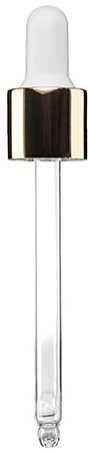

05010050

18-415 WHITE PP CLOSURE SHINY GOLD OVERSHELL WHITE NBR BULB
GLASS PIPETTE 7X87MM LENGTH ROUNDED TIP

Carton Count
714

Carton Weight
12.00

Carton / Pallet
30

Pallet Dimension (L x W x H)
48 x 40 x n/a

Neck Diameter
18.00

Neck Finish
415

Material
PP

Color
SHINY GOLD

Item Weight
7.70 g

Item Height x Width/Diameter
112.75 mm x 20 mm

Orifice Size
1.55MM