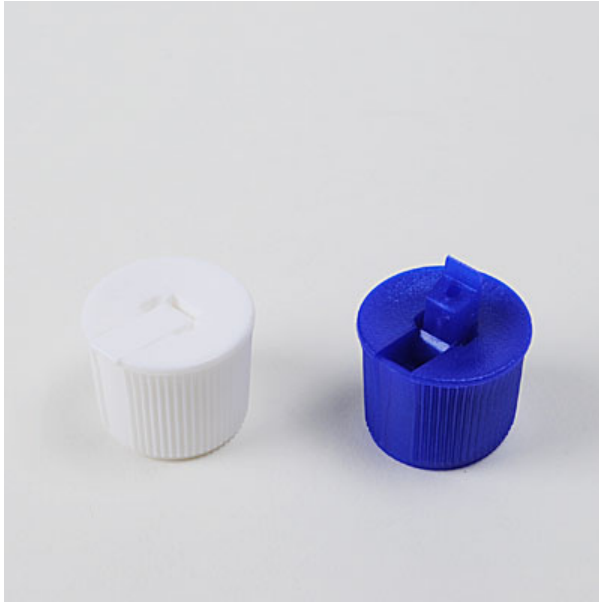

## 20-410 SPOUT CLOSURE WITH LAND SEAL

Pallet Dimension (L x W x H)  
48 x 40 x n/a

Neck Diameter  
20.00

Neck Finish  
410

Material  
PP

Surface Finish  
RIB SIDE

Orifice Size  
3mm, 2.5mm, 2mm, 1mm

O.BERK® Co. provides a full range of packaging products and services for every aspect of the packaging process from conception and selection of a container and closure, through its decoration and delivery. We can help create broad differentiation through innovative packaging using either stock or designed components.