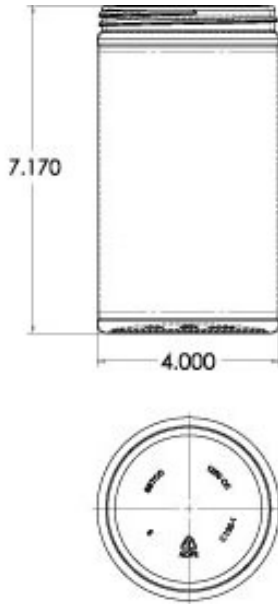

# N1005355

1250CC WHITE WIDE MOUTH ROUND HDPE WITH 100-400 NECK FINISH

Carton Count  
87

Size  
1250.00 CC

Overflow Capacity  
1345.00 cc

Neck Diameter  
100.00

Neck Finish  
400

Material  
HDPE

Color  
WHITE

Shape  
ROUND

Item Weight  
68.00 g

Item Height x Width/Diameter  
182.12 mm x n/a mm

O.BERK® Co. provides a full range of packaging products and services for every aspect of the packaging process from conception and selection of a container and closure, through its decoration and delivery. We can help create broad differentiation through innovative packaging using either stock or designed components.