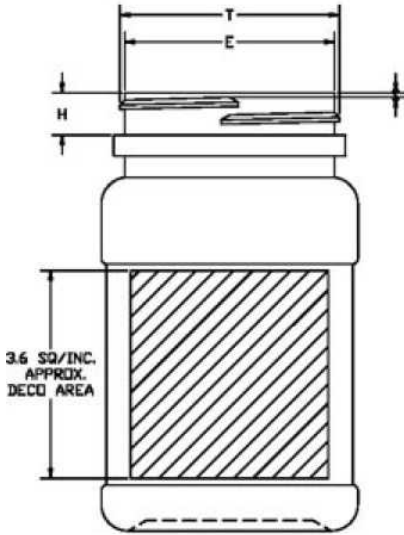

N1004963

250CC WHITE PHARMA ROUND HDPE WITH 53-400 NECK FINISH

Carton Count
320

Size
250.00 CC

Overflow Capacity
285.00 cc

Neck Diameter
53.00

Neck Finish
400

Material
HDPE

Color
WHITE

Shape
ROUND

Item Weight
35.00 g

Item Height x Width/Diameter
4.134 in x n/a in

Blow Technology
EXTRUSION

O.BERK® Co. provides a full range of packaging products and services for every aspect of the packaging process from conception and selection of a container and closure, through its decoration and delivery. We can help create broad differentiation through innovative packaging using either stock or designed components.