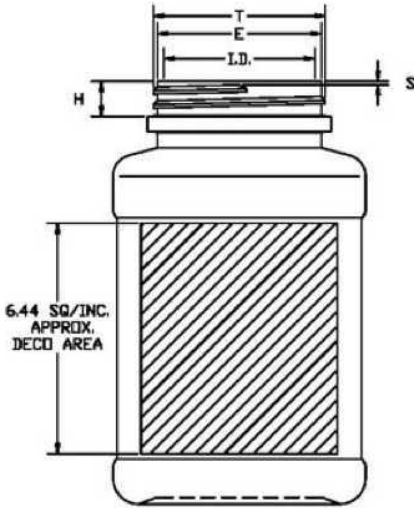

# N1004962

500CC WHITE PHARMA ROUND HDPE WITH 53-400 NECK FINISH

Carton Count  
120

Size  
500.00 CC

Overflow Capacity  
570.00 cc

Neck Diameter  
53.00

Neck Finish  
400

Material  
HDPE

Color  
WHITE

Shape  
ROUND

Item Weight  
45.00 g

Item Height x Width/Diameter  
5.05 in x n/a in

Blow Technology  
EXTRUSION

O.BERK® Co. provides a full range of packaging products and services for every aspect of the packaging process from conception and selection of a container and closure, through its decoration and delivery. We can help create broad differentiation through innovative packaging using either stock or designed components.