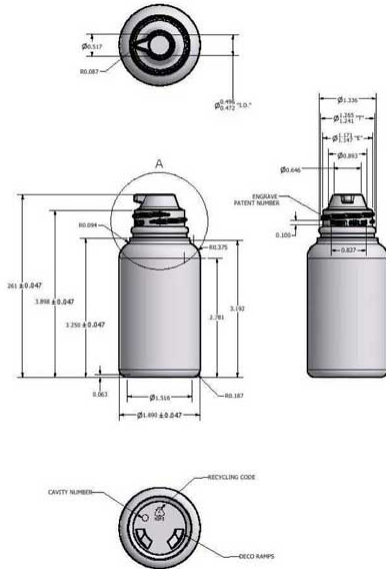

## 120CC WHITE PHARMA ROUND PP WITH 33MM NECK

Carton Count  
500

Size  
120.00 CC

Overflow Capacity  
147.00 cc

Neck Diameter  
33.00

Material  
PP

Color  
WHITE

Shape  
ROUND

Item Weight  
11.00 g

Item Height x Width/Diameter  
4.261 in x 1.89 in

Blow Technology  
EXTRUSION

O.BERK Co. provides a full range of packaging products and services for every aspect of the packaging process from conception and selection of a container and closure, through its decoration and delivery. We can help create broad differentiation through innovative packaging using either stock or designed components.