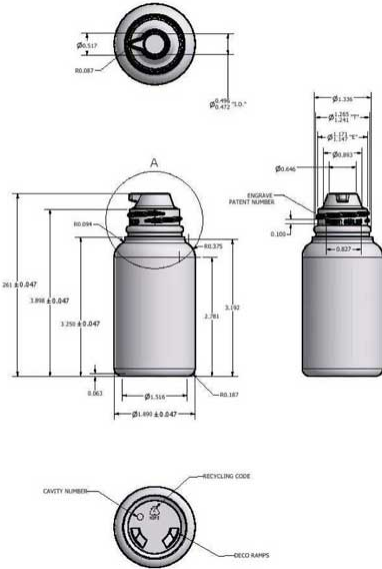

N1004958

120CC WHITE PHARMA ROUND PP WITH 33MM NECK

Carton Count
500

Size
120.00 CC

Overflow Capacity
147.00 cc

Neck Diameter
33.00

Material
PP

Color
WHITE

Shape
ROUND

Item Weight
11.00 g

Item Height x Width/Diameter
4.261 in x 1.89 in

Blow Technology
EXTRUSION

O.BERK® Co. provides a full range of packaging products and services for every aspect of the packaging process from conception and selection of a container and closure, through its decoration and delivery. We can help create broad differentiation through innovative packaging using either stock or designed components.