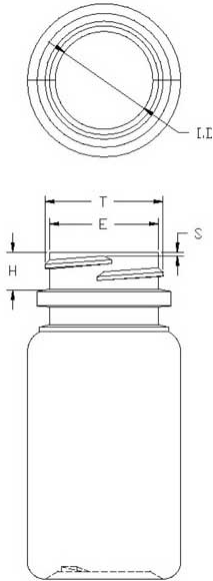

N1004954

75CC WHITE PHARMA ROUND HDPE WITH 33-400 NECK FINISH

Carton Count
725

Size
75.00 CC

Overflow Capacity
93.00 cc

Neck Diameter
33.00

Neck Finish
400

Material
HDPE

Color
WHITE

Shape
ROUND

Item Weight
11.00 g

Item Height x Width/Diameter
3.474 in x 1.6 in

Blow Technology
EXTRUSION

O.BERK® Co. provides a full range of packaging products and services for every aspect of the packaging process from conception and selection of a container and closure, through its decoration and delivery. We can help create broad differentiation through innovative packaging using either stock or designed components.