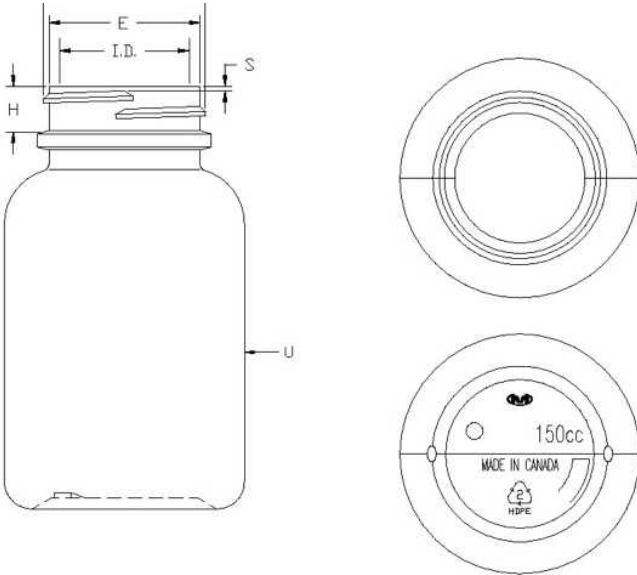

# N1004953

150CC WHITE PHARMA ROUND HDPE WITH 38-400 NECK FINISH

Carton Count  
450

Size  
150.00 CC

Overflow Capacity  
176.00 cc

Neck Diameter  
38.00

Neck Finish  
400

Material  
HDPE

Color  
WHITE

Shape  
ROUND

Item Weight  
29.00 g

Item Height x Width/Diameter  
3.8 in x 2.18 in

Blow Technology  
EXTRUSION

O.BERK® Co. provides a full range of packaging products and services for every aspect of the packaging process from conception and selection of a container and closure, through its decoration and delivery. We can help create broad differentiation through innovative packaging using either stock or designed components.