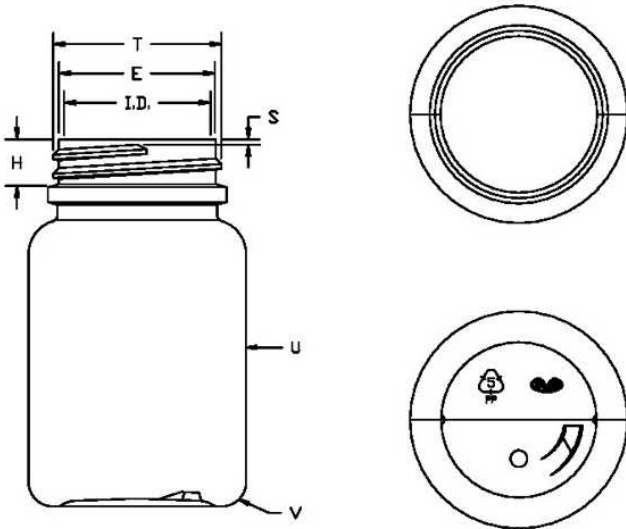

N1004952

100CC WHITE PHARMA ROUND PP WITH 38-400 NECK FINISH

Carton Count
600

Size
100.00 CC

Overflow Capacity
120.00 cc

Neck Diameter
38.00

Neck Finish
400

Material
PP

Color
WHITE

Shape
ROUND

Item Weight
13.50 g

Item Height x Width/Diameter
3.25 in x 1.89 in

Blow Technology
EXTRUSION

O.BERK® Co. provides a full range of packaging products and services for every aspect of the packaging process from conception and selection of a container and closure, through its decoration and delivery. We can help create broad differentiation through innovative packaging using either stock or designed components.