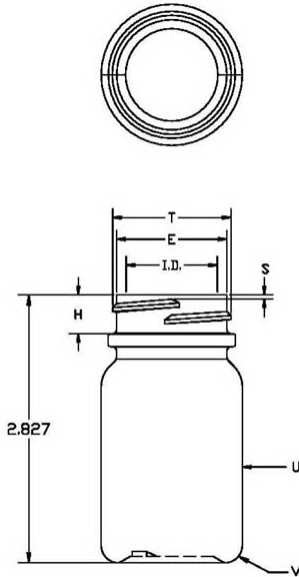

N1004950

50CC WHITE PHARMA ROUND HDPE WITH 33-400 NECK FINISH

Carton Count
1100

Size
50.00 CC

Overflow Capacity
64.00 cc

Neck Diameter
33.00

Neck Finish
400

Material
HDPE

Color
WHITE

Shape
ROUND

Item Weight
8.00 g

Item Height x Width/Diameter
2.827 in x 1.5 in

Blow Technology
EXTRUSION

O.BERK® Co. provides a full range of packaging products and services for every aspect of the packaging process from conception and selection of a container and closure, through its decoration and delivery. We can help create broad differentiation through innovative packaging using either stock or designed components.