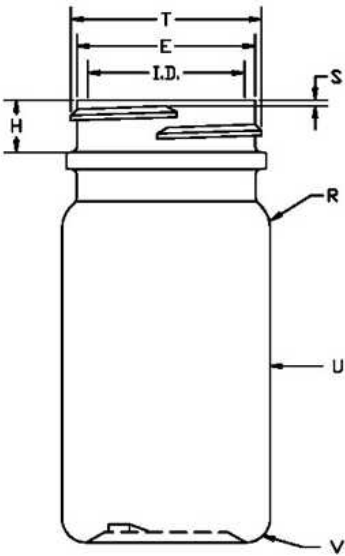

N1004949

75CC WHITE PHARMA ROUND HDPE WITH 38-400 NECK FINISH

Carton Count
725

Volume
5.00 CC

Overflow Capacity
3.00 cc

Neck Diameter
8.00

Neck Finish
00

Material
HDPE

Color
WHITE

Shape
ROUND

Item Weight
11.00 g

Item Height x Width/Diameter
3.412 in x 1.6 in

Blow Technology
EXTRUSION

O.BERK® Co. provides a full range of packaging products and services for every aspect of the packaging process from conception and selection of a container and closure, through its decoration and delivery. We can help create broad differentiation through innovative packaging using either stock or designed components.