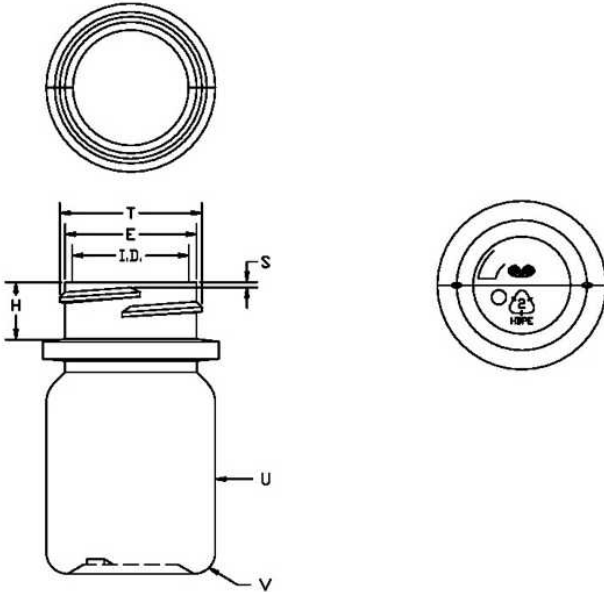

N1004948

40CC WHITE PHARMA ROUND HDPE WITH 33-400 NECK FINISH

Carton Count
1100

Size
40.00 CC

Overflow Capacity
58.00 cc

Neck Diameter
33.00

Neck Finish
400

Material
HDPE

Color
WHITE

Shape
ROUND

Item Weight
7.00 g

Item Height x Width/Diameter
2.577 in x 1.49 in

Blow Technology
EXTRUSION

O.BERK® Co. provides a full range of packaging products and services for every aspect of the packaging process from conception and selection of a container and closure, through its decoration and delivery. We can help create broad differentiation through innovative packaging using either stock or designed components.