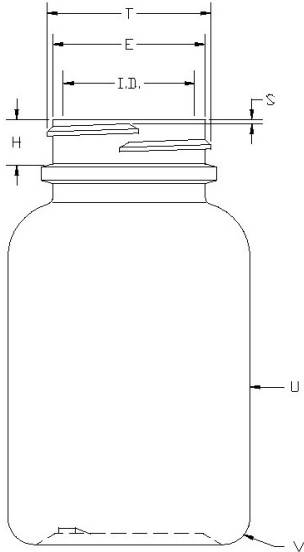

# N1004947

150CC WHITE PHARMA ROUND HDPE WITH 38-400 NECK FINISH

Carton Count  
450

Size  
150.00 CC

Overflow Capacity  
185.00 cc

Neck Diameter  
38.00

Neck Finish  
400

Material  
HDPE

Color  
WHITE

Shape  
ROUND

Item Weight  
16.00 g

Item Height x Width/Diameter  
3.8 in x 2.18 in

Blow Technology  
EXTRUSION

O.BERK® Co. provides a full range of packaging products and services for every aspect of the packaging process from conception and selection of a container and closure, through its decoration and delivery. We can help create broad differentiation through innovative packaging using either stock or designed components.