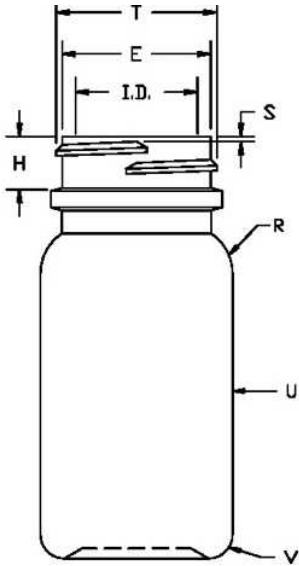

N1004945

60CC WHITE PHARMA ROUND HDPE WITH 33-400 NECK FINISH

Carton Count
900

Size
60.00 CC

Overflow Capacity
78.00 cc

Neck Diameter
33.00

Neck Finish
400

Material
HDPE

Color
WHITE

Shape
ROUND

Item Weight
15.00 g

Item Height x Width/Diameter
3.301 in x 1.5 in

Blow Technology
EXTRUSION

O.BERK® Co. provides a full range of packaging products and services for every aspect of the packaging process from conception and selection of a container and closure, through its decoration and delivery. We can help create broad differentiation through innovative packaging using either stock or designed components.