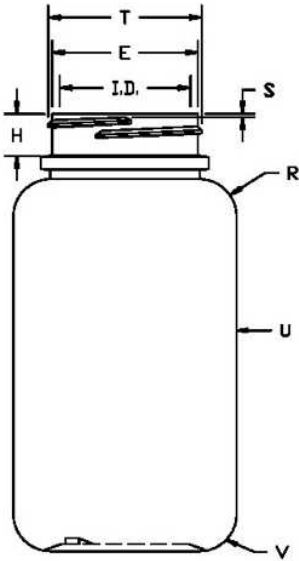

N1004943

500CC WHITE PHARMA ROUND HDPE WITH 53-400 NECK FINISH

Carton Count
138

Size
500.00 CC

Overflow Capacity
565.00 cc

Neck Diameter
53.00

Neck Finish
400

Material
HDPE

Color
WHITE

Shape
ROUND

Item Weight
39.00 g

Item Height x Width/Diameter
5.872 in x 3 in

Blow Technology
EXTRUSION

O.BERK® Co. provides a full range of packaging products and services for every aspect of the packaging process from conception and selection of a container and closure, through its decoration and delivery. We can help create broad differentiation through innovative packaging using either stock or designed components.