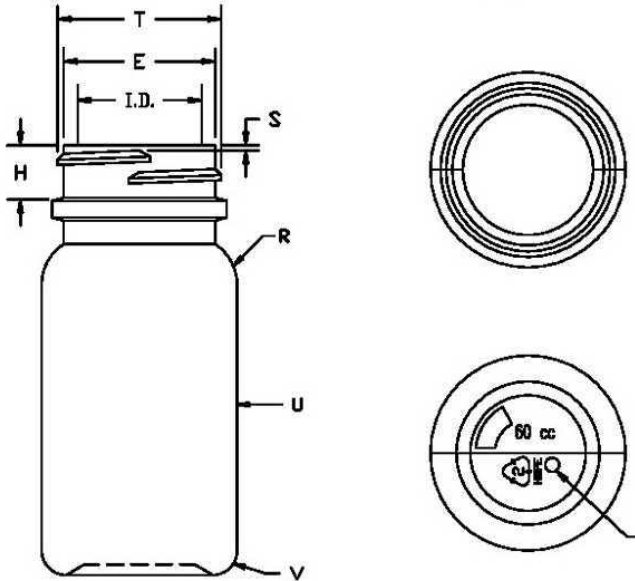

N1004942

60CC WHITE PHARMA ROUND HDPE WITH 33-400 NECK FINISH

Carton Count
900

Size
60.00 CC

Overflow Capacity
78.00 cc

Neck Diameter
33.00

Neck Finish
400

Material
HDPE

Color
WHITE

Shape
ROUND

Item Weight
9.00 g

Item Height x Width/Diameter
3.301 in x 1.5 in

Blow Technology
EXTRUSION

O.BERK® Co. provides a full range of packaging products and services for every aspect of the packaging process from conception and selection of a container and closure, through its decoration and delivery. We can help create broad differentiation through innovative packaging using either stock or designed components.