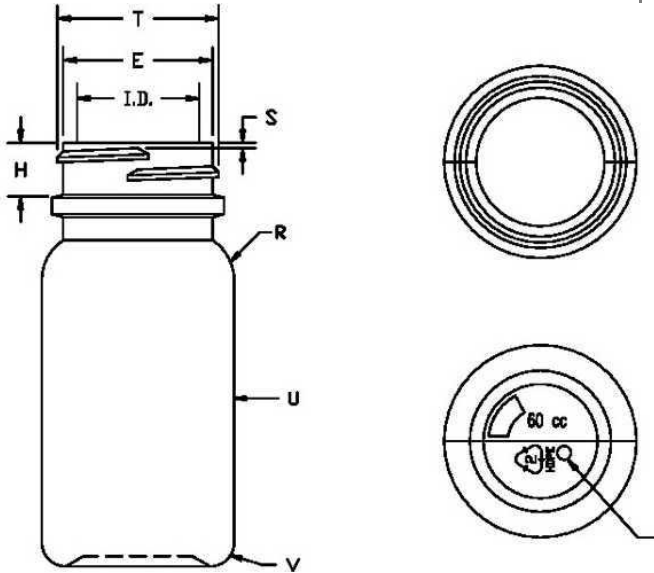

N1004941

60CC WHITE PHARMA ROUND HDPE WITH 33-400 NECK FINISH

Carton Count
900

Size
60.00 CC

Overflow Capacity
78.00 cc

Neck Diameter
33.00

Neck Finish
400

Material
HDPE

Color
WHITE

Shape
ROUND

Item Weight
9.00 g

Item Height x Width/Diameter
3.301 in x 1.5 in

Blow Technology
EXTRUSION

O.BERK® Co. provides a full range of packaging products and services for every aspect of the packaging process from conception and selection of a container and closure, through its decoration and delivery. We can help create broad differentiation through innovative packaging using either stock or designed components.