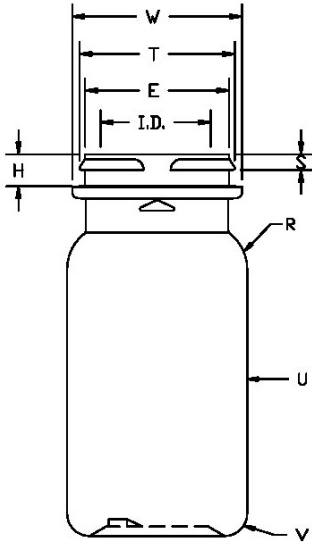

N1004939

60CC WHITE PHARMA ROUND HDPE WITH 33MM NECK

Carton Count
900

Size
60.00 CC

Overflow Capacity
78.00 cc

Neck Diameter
33.00

Material
HDPE

Color
WHITE

Shape
ROUND

Item Weight
10.50 g

Item Height x Width/Diameter
3.187 in x 1.5 in

Blow Technology
EXTRUSION

O.BERK® Co. provides a full range of packaging products and services for every aspect of the packaging process from conception and selection of a container and closure, through its decoration and delivery. We can help create broad differentiation through innovative packaging using either stock or designed components.