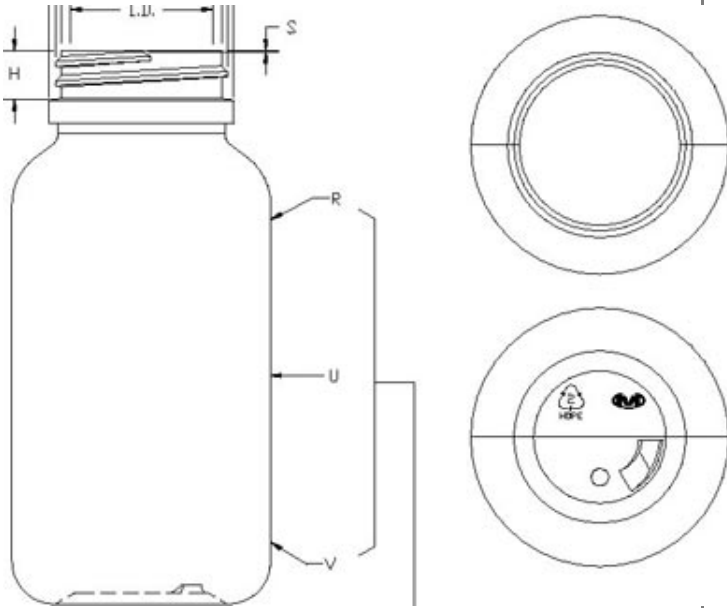

# N1004938

200CC WHITE PHARMA ROUND HDPE WITH 38-400 NECK FINISH

Carton Count  
**380**

Size  
**200.00 CC**

Overflow Capacity  
**239.00 cc**

Neck Diameter  
**38.00**

Neck Finish  
**400**

Material  
**HDPE**

Color  
**WHITE**

Shape  
**ROUND**

Item Weight  
**17.50 g**

Item Height x Width/Diameter  
**4.75 in x 2.21 in**

Blow Technology  
**EXTRUSION**

O.BERK® Co. provides a full range of packaging products and services for every aspect of the packaging process from conception and selection of a container and closure, through its decoration and delivery. We can help create broad differentiation through innovative packaging using either stock or designed components.