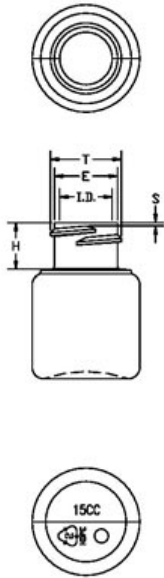

N1004935

15CC WHITE PHARMA ROUND HDPE WITH 20-400 NECK FINISH

Carton Count
2500

Size
15.00 CC

Overflow Capacity
19.50 cc

Neck Diameter
20.00

Neck Finish
400

Material
HDPE

Color
WHITE

Shape
ROUND

Item Weight
4.50 g

Item Height x Width/Diameter
1.763 in x 1.175 in

Blow Technology
EXTRUSION

O.BERK® Co. provides a full range of packaging products and services for every aspect of the packaging process from conception and selection of a container and closure, through its decoration and delivery. We can help create broad differentiation through innovative packaging using either stock or designed components.