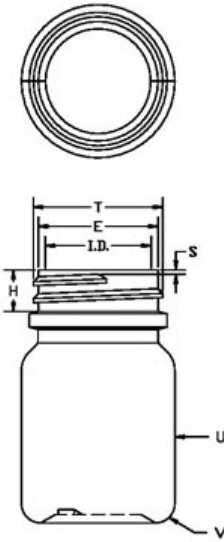

N1004934

40CC WHITE PHARMA ROUND HDPE WITH 33-400 NECK FINISH

Carton Count
1300

Size
40.00 CC

Overflow Capacity
57.00 cc

Neck Diameter
33.00

Neck Finish
400

Material
HDPE

Color
WHITE

Shape
ROUND

Item Weight
6.00 g

Item Height x Width/Diameter
2.46 in x 1.49 in

Blow Technology
EXTRUSION

O.BERK® Co. provides a full range of packaging products and services for every aspect of the packaging process from conception and selection of a container and closure, through its decoration and delivery. We can help create broad differentiation through innovative packaging using either stock or designed components.