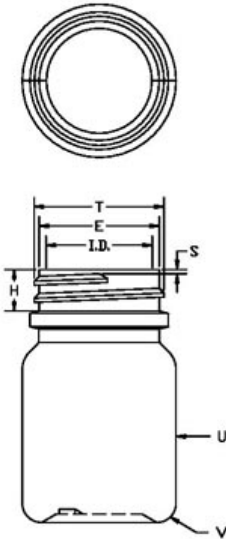

N1004933

40CC WHITE PHARMA ROUND HDPE WITH 33-400 NECK FINISH

Carton Count
1300

Size
40.00 CC

Overflow Capacity
57.00 cc

Neck Diameter
33.00

Neck Finish
400

Material
HDPE

Color
WHITE

Shape
ROUND

Item Weight
6.00 g

Item Height x Width/Diameter
2.46 in x 1.49 in

Blow Technology
EXTRUSION

O.BERK® Co. provides a full range of packaging products and services for every aspect of the packaging process from conception and selection of a container and closure, through its decoration and delivery. We can help create broad differentiation through innovative packaging using either stock or designed components.