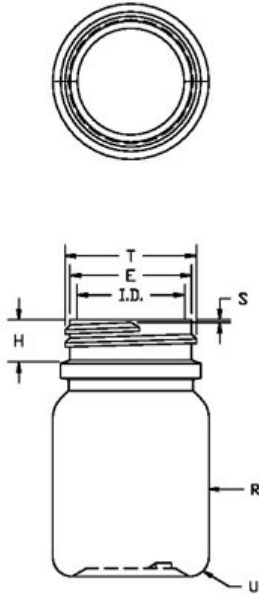

# N1004932

40CC WHITE PHARMA ROUND HDPE WITH 33-400 NECK FINISH

Carton Count  
1300

Size  
40.00 CC

Overflow Capacity  
55.00 cc

Neck Diameter  
33.00

Neck Finish  
400

Material  
HDPE

Color  
WHITE

Shape  
ROUND

Item Weight  
6.50 g

Item Height x Width/Diameter  
2.46 in x 1.49 in

Blow Technology  
EXTRUSION

O.BERK® Co. provides a full range of packaging products and services for every aspect of the packaging process from conception and selection of a container and closure, through its decoration and delivery. We can help create broad differentiation through innovative packaging using either stock or designed components.