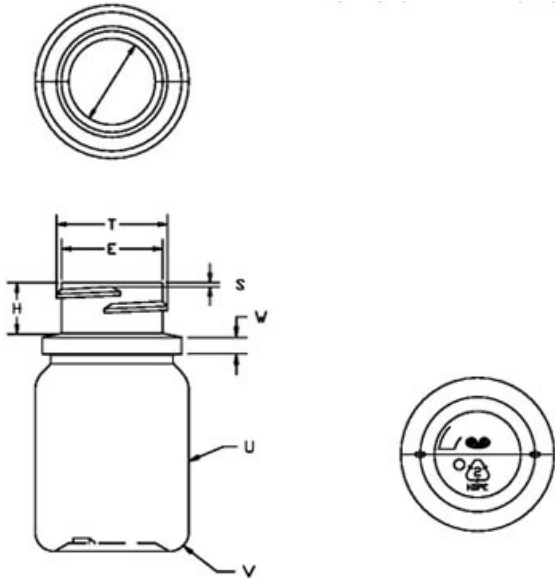

N1004926

40CC WHITE PHARMA ROUND HDPE WITH 28-400 NECK FINISH

Carton Count
1300

Size
40.00 CC

Overflow Capacity
57.00 cc

Neck Diameter
28.00

Neck Finish
400

Material
HDPE

Color
WHITE

Shape
ROUND

Item Weight
6.00 g

Item Height x Width/Diameter
2.618 in x 1.49 in

Blow Technology
EXTRUSION

O.BERK® Co. provides a full range of packaging products and services for every aspect of the packaging process from conception and selection of a container and closure, through its decoration and delivery. We can help create broad differentiation through innovative packaging using either stock or designed components.