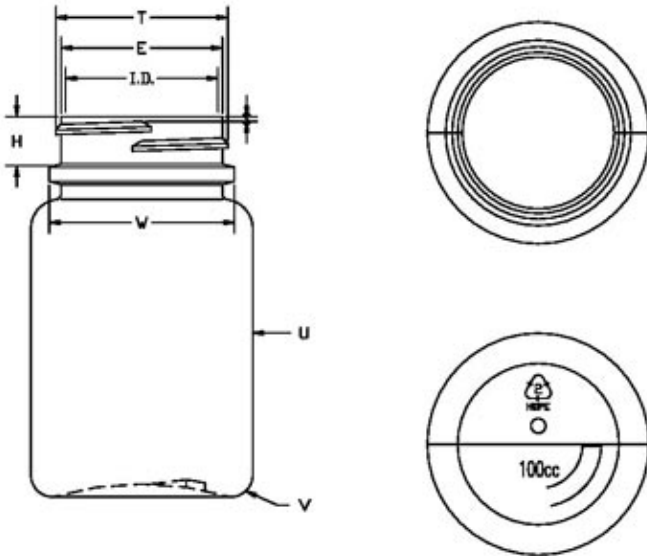

# N1004924

100CC WHITE PHARMA ROUND HDPE WITH 38-400 NECK FINISH

Carton Count  
500

Size  
100.00 CC

Overflow Capacity  
112.00 cc

Neck Diameter  
38.00

Neck Finish  
400

Material  
HDPE

Color  
WHITE

Shape  
ROUND

Item Weight  
20.00 g

Item Height x Width/Diameter  
3.25 in x 1.89 in

Blow Technology  
EXTRUSION

O.BERK® Co. provides a full range of packaging products and services for every aspect of the packaging process from conception and selection of a container and closure, through its decoration and delivery. We can help create broad differentiation through innovative packaging using either stock or designed components.