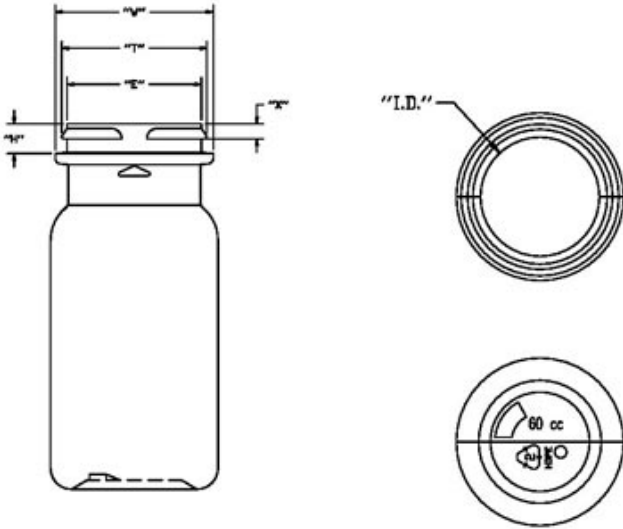

## 60CC WHITE PHARMA ROUND HDPE WITH 33MM NECK

Carton Count  
900

Size  
60.00 CC

Overflow Capacity  
75.00 cc

Neck Diameter  
33.00

Material  
HDPE

Color  
WHITE

Shape  
ROUND

Item Weight  
9.00 g

Item Height x Width/Diameter  
3.267 in x 1.5 in

Blow Technology  
EXTRUSION

O.BERK® Co. provides a full range of packaging products and services for every aspect of the packaging process from conception and selection of a container and closure, through its decoration and delivery. We can help create broad differentiation through innovative packaging using either stock or designed components.