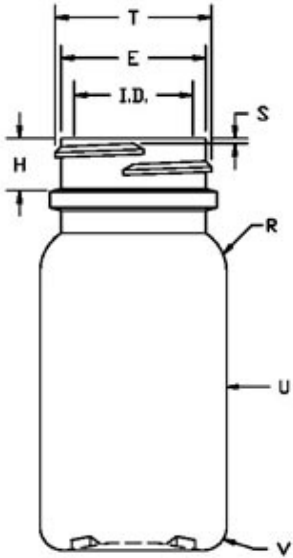

N1004919

60CC WHITE PHARMA ROUND HDPE WITH 33-400 NECK FINISH

Carton Count
900

Size
60.00 CC

Overflow Capacity
75.00 cc

Neck Diameter
33.00

Neck Finish
400

Material
HDPE

Color
WHITE

Shape
ROUND

Item Weight
12.00 g

Item Height x Width/Diameter
3.301 in x 1.5 in

Blow Technology
EXTRUSION

O.BERK® Co. provides a full range of packaging products and services for every aspect of the packaging process from conception and selection of a container and closure, through its decoration and delivery. We can help create broad differentiation through innovative packaging using either stock or designed components.