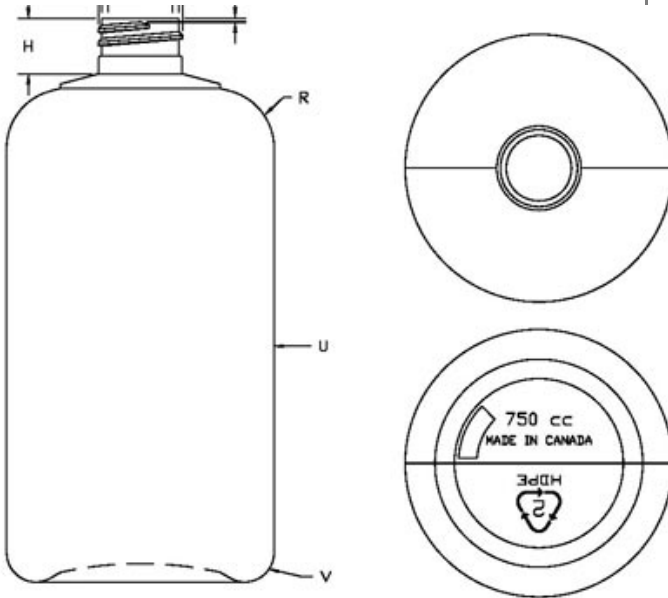

## 750CC WHITE PHARMA ROUND HDPE WITH 28-410 NECK FINISH

Carton Count  
95

Size  
750.00 CC

Overflow Capacity  
860.00 cc

Neck Diameter  
28.00

Neck Finish  
410

Material  
HDPE

Color  
WHITE

Shape  
ROUND

Item Weight  
46.50 g

Item Height x Width/Diameter  
6.703 in x 3.35 in

Blow Technology  
EXTRUSION

O.BERK® Co. provides a full range of packaging products and services for every aspect of the packaging process from conception and selection of a container and closure, through its decoration and delivery. We can help create broad differentiation through innovative packaging using either stock or designed components.