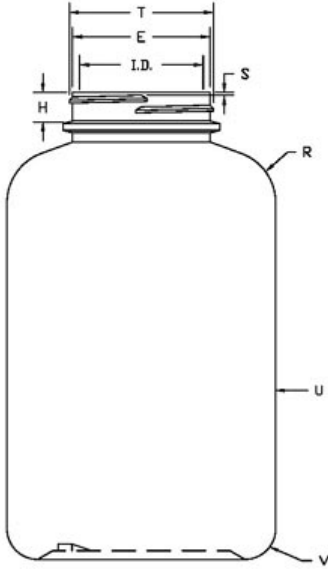

## 950CC WHITE PHARMA ROUND HDPE WITH 53-400 NECK FINISH

Carton Count  
84

Size  
950.00 CC

Overflow Capacity  
1030.00 cc

Neck Diameter  
53.00

Neck Finish  
400

Material  
HDPE

Color  
WHITE

Shape  
ROUND

Item Weight  
80.00 g

Item Height x Width/Diameter  
6.67 in x 3.83 in

Blow Technology  
EXTRUSION

O.BERK® Co. provides a full range of packaging products and services for every aspect of the packaging process from conception and selection of a container and closure, through its decoration and delivery. We can help create broad differentiation through innovative packaging using either stock or designed components.