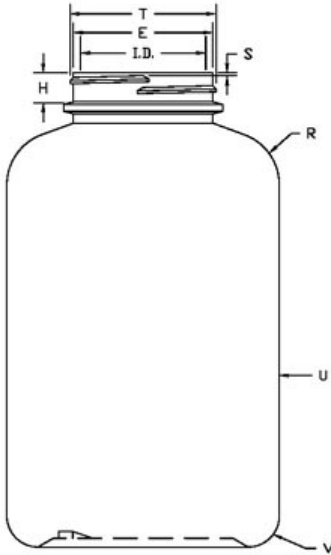

# N1004916

950CC WHITE PHARMA ROUND HDPE WITH 53-400 NECK FINISH

Carton Count  
84

Size  
950.00 CC

Overflow Capacity  
1050.00 cc

Neck Diameter  
53.00

Neck Finish  
400

Material  
HDPE

Color  
WHITE

Shape  
ROUND

Item Weight  
69.00 g

Item Height x Width/Diameter  
6.67 in x 3.83 in

Blow Technology  
EXTRUSION

O.BERK® Co. provides a full range of packaging products and services for every aspect of the packaging process from conception and selection of a container and closure, through its decoration and delivery. We can help create broad differentiation through innovative packaging using either stock or designed components.