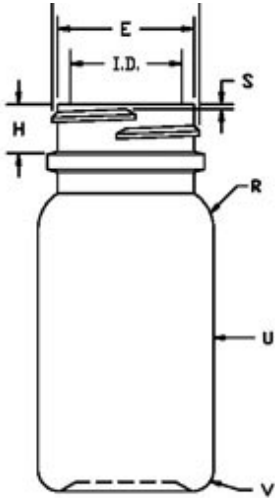

N1004914

60CC WHITE PHARMA ROUND HDPE WITH 33-400 NECK FINISH

Carton Count
900

Size
60.00 CC

Overflow Capacity
78.00 cc

Neck Diameter
33.00

Neck Finish
400

Material
HDPE

Color
WHITE

Shape
ROUND

Item Weight
9.00 g

Item Height x Width/Diameter
3.301 in x 1.5 in

Blow Technology
EXTRUSION

O.BERK® Co. provides a full range of packaging products and services for every aspect of the packaging process from conception and selection of a container and closure, through its decoration and delivery. We can help create broad differentiation through innovative packaging using either stock or designed components.