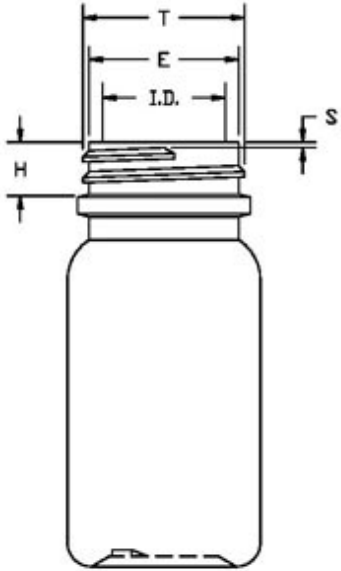

# N1004912

60CC WHITE PHARMA ROUND HDPE WITH 33-400 NECK FINISH

Carton Count  
900

Size  
60.00 CC

Overflow Capacity  
75.00 cc

Neck Diameter  
33.00

Neck Finish  
400

Material  
HDPE

Color  
WHITE

Shape  
ROUND

Item Weight  
12.00 g

Item Height x Width/Diameter  
3.301 in x 1.5 in

Blow Technology  
EXTRUSION

O.BERK® Co. provides a full range of packaging products and services for every aspect of the packaging process from conception and selection of a container and closure, through its decoration and delivery. We can help create broad differentiation through innovative packaging using either stock or designed components.