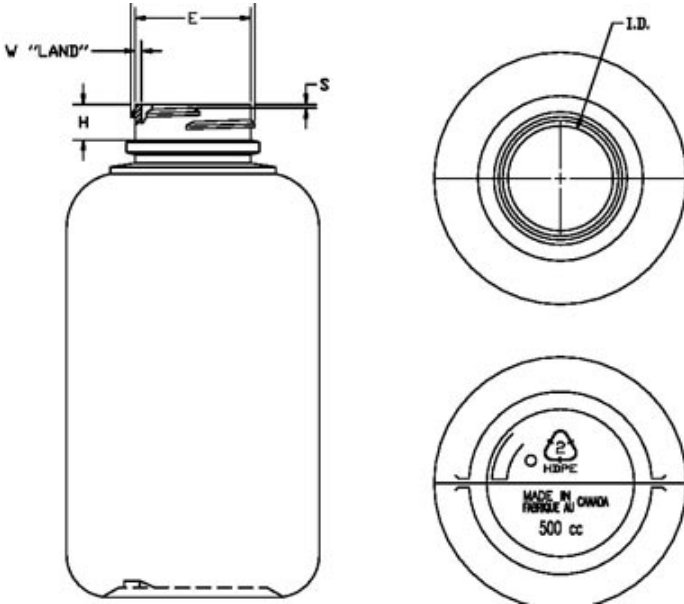

N1004908

500CC WHITE PHARMA ROUND HDPE WITH 38-400 NECK FINISH

Carton Count
138

Size
500.00 CC

Overflow Capacity
540.00 cc

Neck Diameter
38.00

Neck Finish
400

Material
HDPE

Color
WHITE

Shape
ROUND

Item Weight
39.00 g

Item Height x Width/Diameter
5.85 in x 3 in

Blow Technology
EXTRUSION

O.BERK® Co. provides a full range of packaging products and services for every aspect of the packaging process from conception and selection of a container and closure, through its decoration and delivery. We can help create broad differentiation through innovative packaging using either stock or designed components.