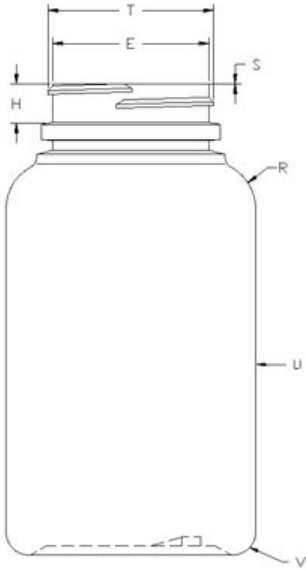

N1004906

300CC WHITE PHARMA ROUND HDPE WITH 45-400 NECK FINISH

Carton Count
240

Size
300.00 CC

Overflow Capacity
359.00 cc

Neck Diameter
45.00

Neck Finish
400

Material
HDPE

Color
WHITE

Shape
ROUND

Item Weight
28.00 g

Item Height x Width/Diameter
4.905 in x 2.662 in

Blow Technology
EXTRUSION

O.BERK® Co. provides a full range of packaging products and services for every aspect of the packaging process from conception and selection of a container and closure, through its decoration and delivery. We can help create broad differentiation through innovative packaging using either stock or designed components.