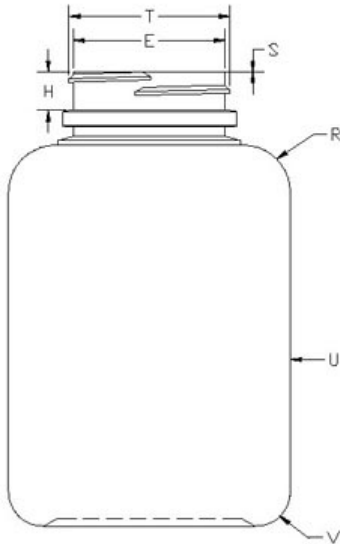

# N1004905

400CC WHITE PHARMA ROUND HDPE WITH 45-400 NECK FINISH

Carton Count  
184

Size  
400.00 CC

Overflow Capacity  
452.00 cc

Neck Diameter  
45.00

Neck Finish  
400

Material  
HDPE

Color  
WHITE

Shape  
ROUND

Item Weight  
34.00 g

Item Height x Width/Diameter  
4.875 in x 3.02 in

Blow Technology  
EXTRUSION

O.BERK® Co. provides a full range of packaging products and services for every aspect of the packaging process from conception and selection of a container and closure, through its decoration and delivery. We can help create broad differentiation through innovative packaging using either stock or designed components.