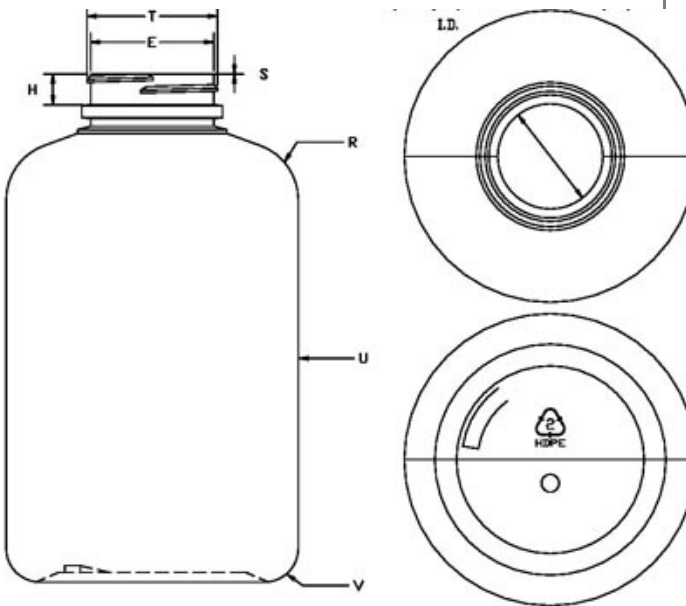

N1004904

950CC WHITE PHARMA ROUND HDPE WITH 45-400 NECK FINISH

Carton Count
84

Size
950.00 CC

Overflow Capacity
1050.00 cc

Neck Diameter
45.00

Neck Finish
400

Material
HDPE

Color
WHITE

Shape
ROUND

Item Weight
58.00 g

Item Height x Width/Diameter
6.75 in x 3.86 in

Blow Technology
EXTRUSION

O.BERK® Co. provides a full range of packaging products and services for every aspect of the packaging process from conception and selection of a container and closure, through its decoration and delivery. We can help create broad differentiation through innovative packaging using either stock or designed components.