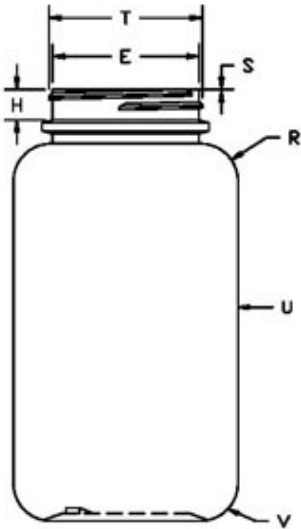

# N1004903

500CC WHITE PHARMA ROUND HDPE WITH 53-400 NECK FINISH

Carton Count  
140

Size  
500.00 CC

Overflow Capacity  
560.00 cc

Neck Diameter  
53.00

Neck Finish  
400

Material  
HDPE

Color  
WHITE

Shape  
ROUND

Item Weight  
39.00 g

Item Height x Width/Diameter  
5.76 in x 3 in

Blow Technology  
EXTRUSION

O.BERK® Co. provides a full range of packaging products and services for every aspect of the packaging process from conception and selection of a container and closure, through its decoration and delivery. We can help create broad differentiation through innovative packaging using either stock or designed components.