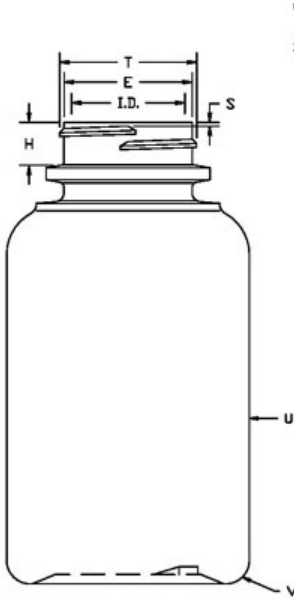

# N1004902

300CC WHITE PHARMA ROUND HDPE WITH 38-400 NECK FINISH

Carton Count  
240

Size  
300.00 CC

Overflow Capacity  
350.00 cc

Neck Diameter  
38.00

Neck Finish  
400

Material  
HDPE

Color  
WHITE

Shape  
ROUND

Item Weight  
28.00 g

Item Height x Width/Diameter  
5.02 in x 2.6 in

Blow Technology  
EXTRUSION

O.BERK® Co. provides a full range of packaging products and services for every aspect of the packaging process from conception and selection of a container and closure, through its decoration and delivery. We can help create broad differentiation through innovative packaging using either stock or designed components.