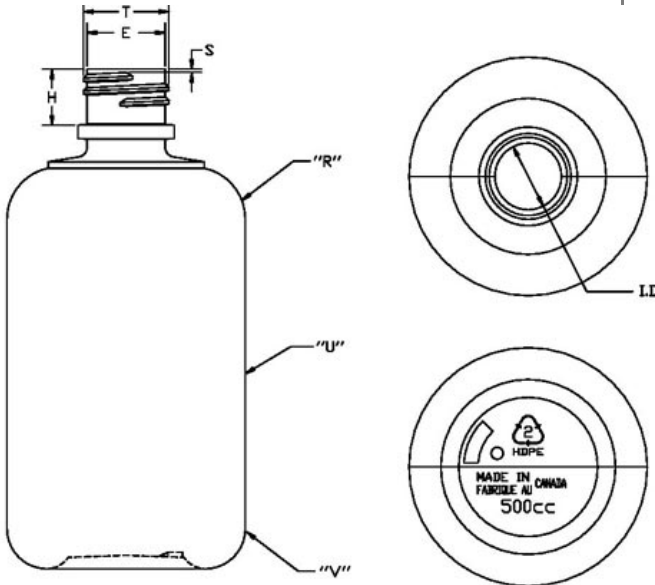

N1004900

500CC WHITE PHARMA ROUND HDPE WITH 28-410 NECK FINISH

Carton Count
150

Size
500.00 CC

Overflow Capacity
540.00 cc

Neck Diameter
28.00

Neck Finish
410

Material
HDPE

Color
WHITE

Shape
ROUND

Item Weight
39.00 g

Item Height x Width/Diameter
6.28 in x 3 in

Blow Technology
EXTRUSION

O.BERK® Co. provides a full range of packaging products and services for every aspect of the packaging process from conception and selection of a container and closure, through its decoration and delivery. We can help create broad differentiation through innovative packaging using either stock or designed components.