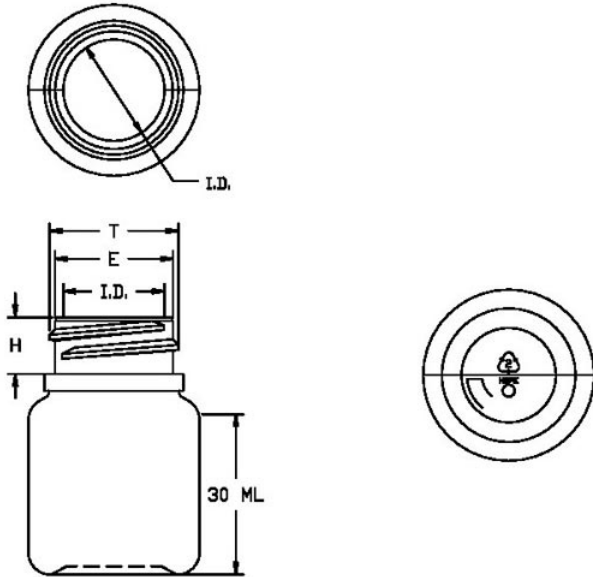

## 30CC WHITE PHARMA ROUND HDPE WITH 28MM NECK

Carton Count  
1500

Size  
30.00 CC

Overflow Capacity  
40.00 cc

Neck Diameter  
28.00

Material  
HDPE

Color  
WHITE

Shape  
ROUND

Item Weight  
6.50 g

Item Height x Width/Diameter  
2.177 in x 1.487 in

Blow Technology  
EXTRUSION

O.BERK® Co. provides a full range of packaging products and services for every aspect of the packaging process from conception and selection of a container and closure, through its decoration and delivery. We can help create broad differentiation through innovative packaging using either stock or designed components.