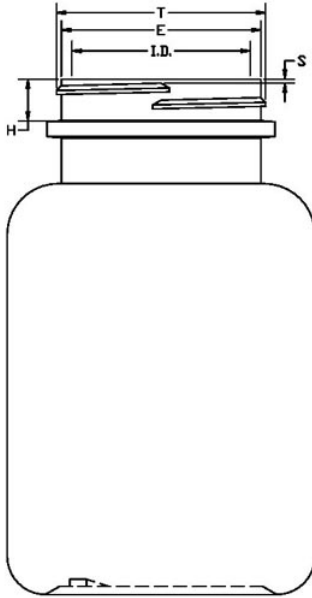

N1004896

400CC WHITE PHARMA ROUND HDPE WITH 53-400 NECK FINISH

Carton Count
177

Size
400.00 CC

Overflow Capacity
465.00 cc

Neck Diameter
53.00

Neck Finish
400

Material
HDPE

Color
WHITE

Shape
ROUND

Item Weight
40.00 g

Item Height x Width/Diameter
5.07 in x 3.02 in

Blow Technology
EXTRUSION

O.BERK® Co. provides a full range of packaging products and services for every aspect of the packaging process from conception and selection of a container and closure, through its decoration and delivery. We can help create broad differentiation through innovative packaging using either stock or designed components.