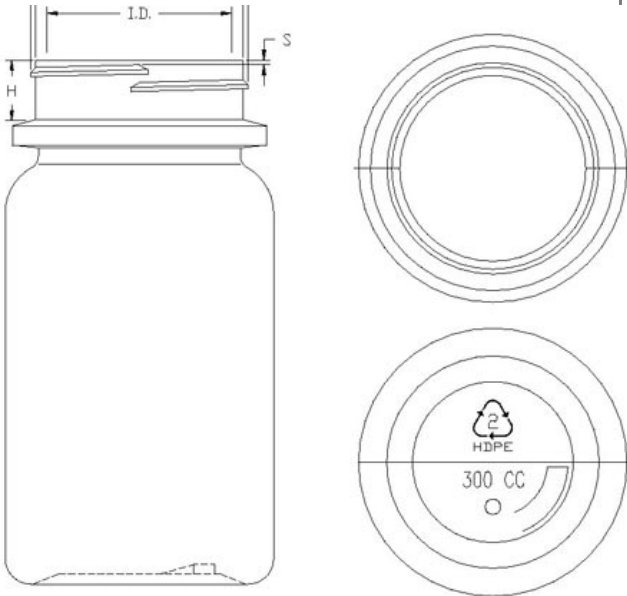

# N1004895

300CC WHITE PHARMA ROUND HDPE WITH 53-400 NECK FINISH

Carton Count  
240

Size  
300.00 CC

Overflow Capacity  
381.00 cc

Neck Diameter  
53.00

Neck Finish  
400

Material  
HDPE

Color  
WHITE

Shape  
ROUND

Item Weight  
28.00 g

Item Height x Width/Diameter  
5.082 in x 2.685 in

Blow Technology  
EXTRUSION

O.BERK® Co. provides a full range of packaging products and services for every aspect of the packaging process from conception and selection of a container and closure, through its decoration and delivery. We can help create broad differentiation through innovative packaging using either stock or designed components.