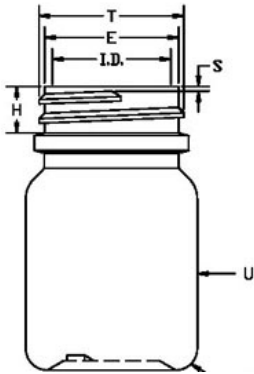

N1004891

40CC WHITE PHARMA ROUND HDPE WITH 33-400 NECK FINISH

Carton Count
1300

Size
40.00 CC

Overflow Capacity
57.00 cc

Neck Diameter
33.00

Neck Finish
400

Material
HDPE

Color
WHITE

Shape
ROUND

Item Weight
6.00 g

Item Height x Width/Diameter
2.46 in x 1.49 in

Blow Technology
EXTRUSION

O.BERK® Co. provides a full range of packaging products and services for every aspect of the packaging process from conception and selection of a container and closure, through its decoration and delivery. We can help create broad differentiation through innovative packaging using either stock or designed components.