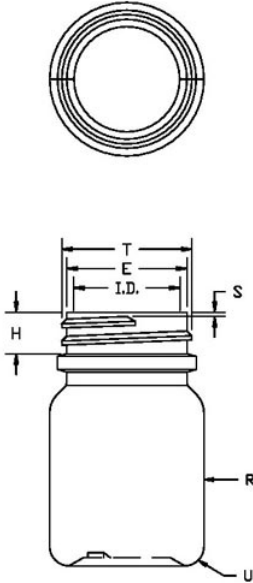

N1004890

40CC WHITE PHARMA ROUND HDPE WITH 33-400 NECK FINISH

Carton Count
1300

Size
40.00 CC

Overflow Capacity
55.00 cc

Neck Diameter
33.00

Neck Finish
400

Material
HDPE

Color
WHITE

Shape
ROUND

Item Weight
6.50 g

Item Height x Width/Diameter
2.46 in x 1.49 in

Blow Technology
EXTRUSION

O.BERK® Co. provides a full range of packaging products and services for every aspect of the packaging process from conception and selection of a container and closure, through its decoration and delivery. We can help create broad differentiation through innovative packaging using either stock or designed components.