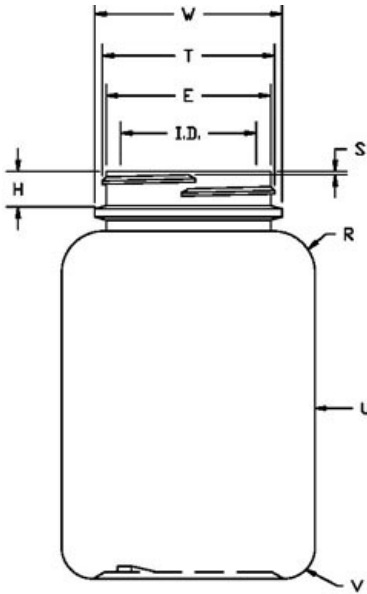

N1004886

400CC WHITE PHARMA ROUND HDPE WITH 53-400 NECK FINISH

Carton Count
184

Size
400.00 CC

Overflow Capacity
465.00 cc

Neck Diameter
53.00

Neck Finish
400

Material
HDPE

Color
WHITE

Shape
ROUND

Item Weight
34.50 g

Item Height x Width/Diameter
4.845 in x 3.02 in

Blow Technology
EXTRUSION

O.BERK® Co. provides a full range of packaging products and services for every aspect of the packaging process from conception and selection of a container and closure, through its decoration and delivery. We can help create broad differentiation through innovative packaging using either stock or designed components.