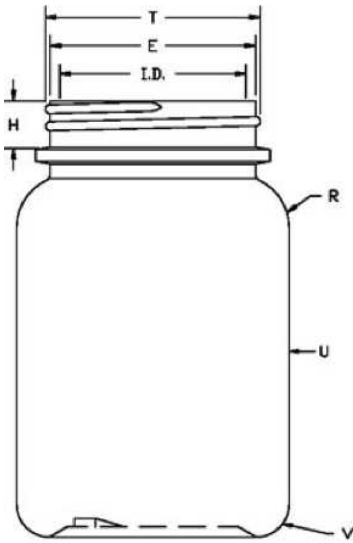

## 250CC WHITE PHARMA ROUND HDPE WITH 53-400 NECK FINISH

Carton Count  
276

Size  
250.00 CC

Overflow Capacity  
305.00 cc

Neck Diameter  
53.00

Neck Finish  
400

Material  
HDPE

Color  
WHITE

Shape  
ROUND

Item Weight  
24.00 g

Item Height x Width/Diameter  
4.18 in x 2.6 in

Blow Technology  
EXTRUSION

O.BERK® Co. provides a full range of packaging products and services for every aspect of the packaging process from conception and selection of a container and closure, through its decoration and delivery. We can help create broad differentiation through innovative packaging using either stock or designed components.