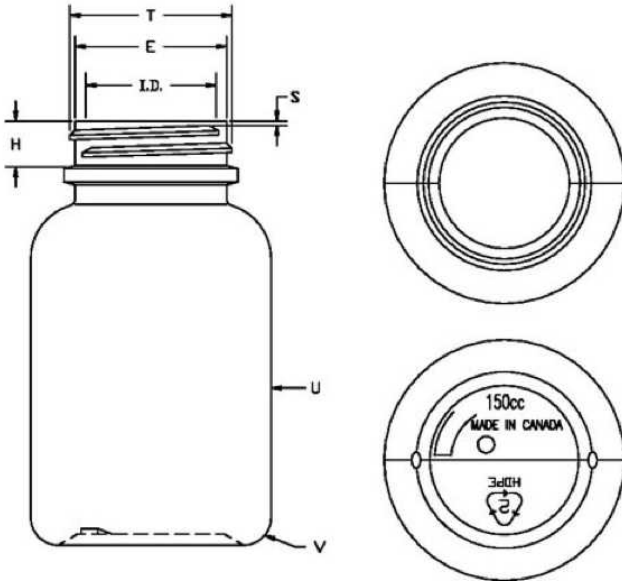

# N1004883

150CC WHITE PHARMA ROUND HDPE WITH 38-400 NECK FINISH

Carton Count  
450

Size  
150.00 CC

Overflow Capacity  
180.00 cc

Neck Diameter  
38.00

Neck Finish  
400

Material  
HDPE

Color  
WHITE

Shape  
ROUND

Item Weight  
16.00 g

Item Height x Width/Diameter  
3.8 in x 2.18 in

Blow Technology  
EXTRUSION

O.BERK® Co. provides a full range of packaging products and services for every aspect of the packaging process from conception and selection of a container and closure, through its decoration and delivery. We can help create broad differentiation through innovative packaging using either stock or designed components.