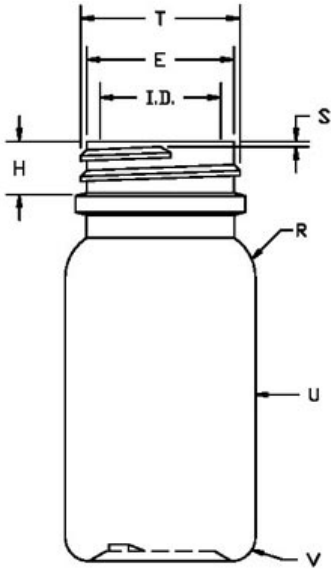

N1004880

60CC WHITE PHARMA ROUND HDPE WITH 33-400 NECK FINISH

Carton Count
900

Size
60.00 CC

Overflow Capacity
78.00 cc

Neck Diameter
33.00

Neck Finish
400

Material
HDPE

Color
WHITE

Shape
ROUND

Item Weight
9.00 g

Item Height x Width/Diameter
3.301 in x 1.5 in

Blow Technology
EXTRUSION

O.BERK® Co. provides a full range of packaging products and services for every aspect of the packaging process from conception and selection of a container and closure, through its decoration and delivery. We can help create broad differentiation through innovative packaging using either stock or designed components.