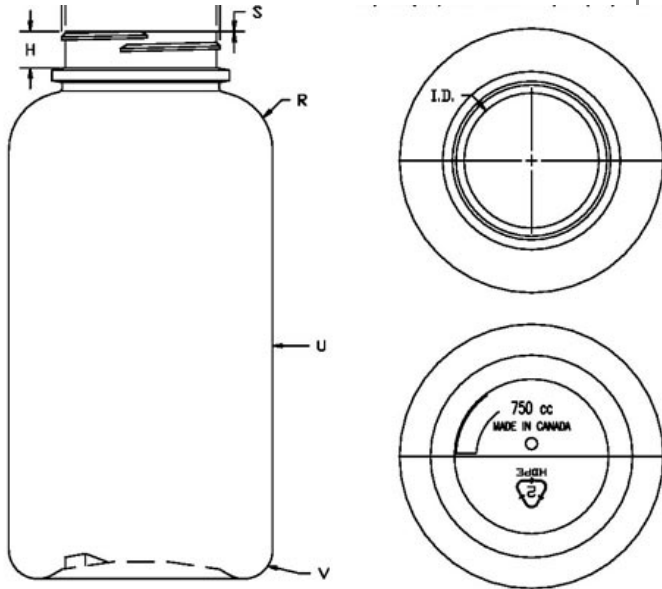

N1004879

750CC WHITE PHARMA ROUND HDPE WITH 53-400 NECK FINISH

Carton Count
95

Size
750.00 CC

Overflow Capacity
860.00 cc

Neck Diameter
53.00

Neck Finish
400

Material
HDPE

Color
WHITE

Shape
ROUND

Item Weight
46.50 g

Item Height x Width/Diameter
6.95 in x 3.35 in

Blow Technology
EXTRUSION

O.BERK® Co. provides a full range of packaging products and services for every aspect of the packaging process from conception and selection of a container and closure, through its decoration and delivery. We can help create broad differentiation through innovative packaging using either stock or designed components.