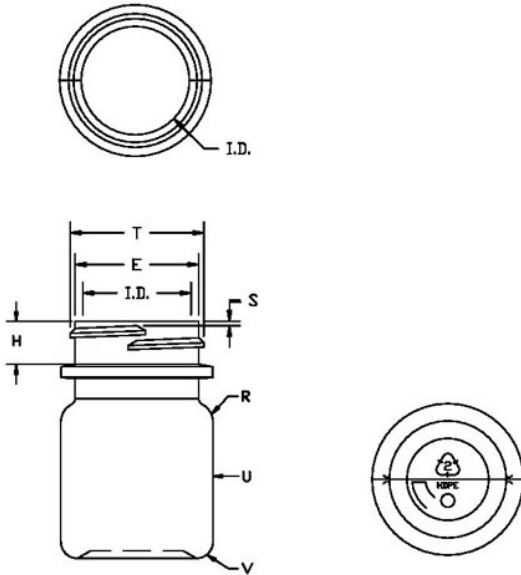

# N1004877

30CC WHITE PHARMA ROUND HDPE WITH 33-400 NECK FINISH

Carton Count  
1500

Size  
30.00 CC

Overflow Capacity  
45.00 cc

Neck Diameter  
33.00

Neck Finish  
400

Material  
HDPE

Color  
WHITE

Shape  
ROUND

Item Weight  
6.00 g

Item Height x Width/Diameter  
2.215 in x 1.44 in

Blow Technology  
EXTRUSION

O.BERK® Co. provides a full range of packaging products and services for every aspect of the packaging process from conception and selection of a container and closure, through its decoration and delivery. We can help create broad differentiation through innovative packaging using either stock or designed components.